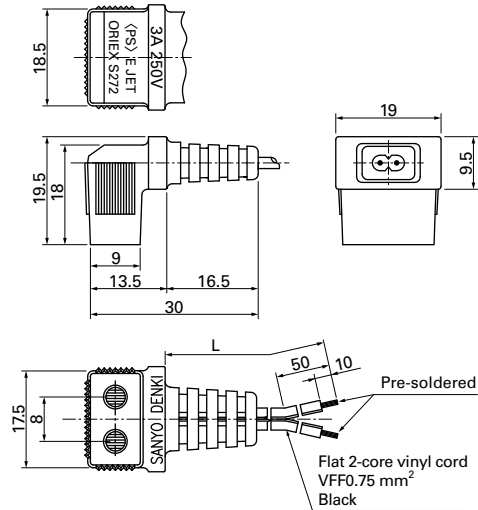

For ø172×51 mm, ø172×150×51 mm, 160×160×51 mm

Model no.	Power cord length [L] (mm)	Mass (g)
489-1619-L10	1000	34
489-1619-L21	2100	64

Option

● Be careful not to damage the plug cord when taking them out of the package.