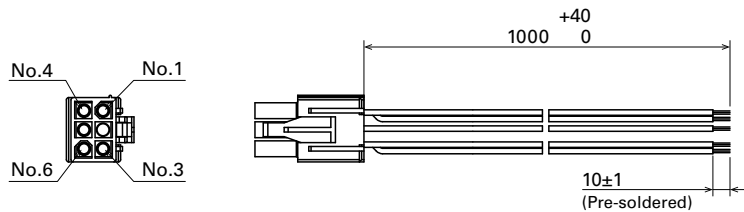

Connector Model no.: TE Connectivity: 1-172168-9

Power lead wire
AWG22 UL 11347

Other lead wire
AWG24 UL 3385