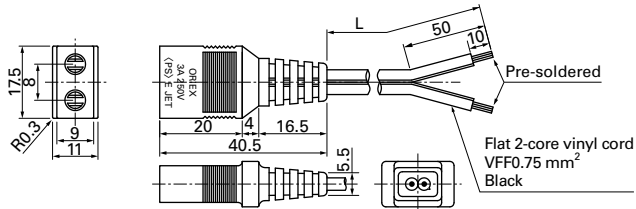

For 80×80×25 mm, 80×80×38 mm, 92×92×25 mm, 120×120×25 mm

Model no.	Power cord length [L] (mm)	Mass (g)
489-016-L10	1000	34
489-016-L21	2100	64

For 120×120×38 mm (not including ACDC fan)

Model no.	Power cord length [L] (mm)	Mass (g)
489-006-L10	1000	47
489-006-L21	2100	76
489-006-L35	3500	114

(Exclusive for fans without UL at the end of the model number.)

For 120×120×38 mm (not including ACDC fan)

Model no.	Power cord length [L] (mm)	Mass (g)
489-037-L10	1000	46
489-037-L21	2100	76
489-037-L35	3500	114

(Exclusive for fans with UL at the end of the model number.)

For 160×160×51 mm

Model no.	Power cord length [L] (mm)	Mass (g)
489-1618-L10	1000	34
489-1618-L21	2100	63
489-1618-L28	2800	83

For ø172×51 mm, ø172×150×51 mm, 160×160×51 mm

For 80×80×25 mm, 80×80×38 mm, 92×92×25 mm, 120×120×25 mm

Model no.	Power cord length [L] (mm)	Mass (g)
489-047-L10	1000	38
489-047-L21	2100	71

For ∅172×51 mm, ∅172×150×51 mm, 160×160×51 mm

Model no.	Power cord length [L] (mm)	Mass (g)
489-084-L10	1000	37
489-084-L21	2100	70