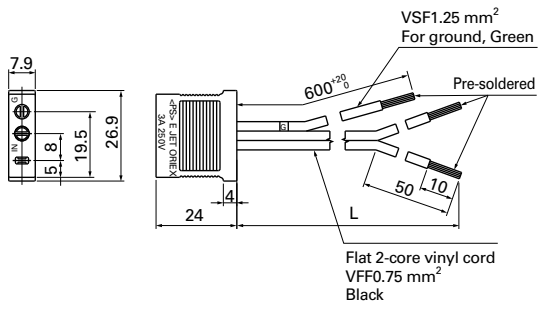

For 120×120×38 mm (not including ACDC fan)

Model no.	Power cord length [L] (mm)	Mass (g)
489-006-L10	1000	47
489-006-L21	2100	76
489-006-L35	3500	114

(Exclusive for fans without UL at the end of the model number.)