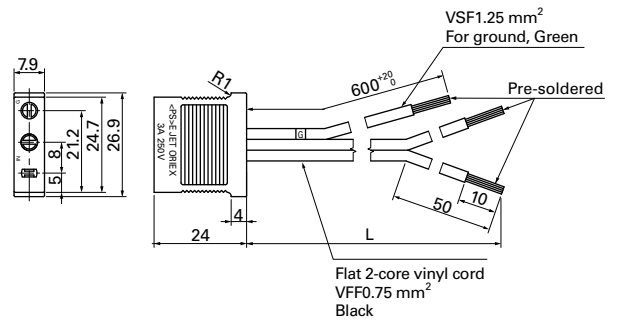

For 80×80×25 mm, 80×80×38 mm, 92×92×25 mm, 120×120×25 mm

Model no.	Power cord length [L] (mm)	Mass (g)
489-016-L10	1000	34
489-016-L21	2100	64

For 120×120×38 mm (not including ACDC fan)

Model no.	Power cord length [L] (mm)	Mass (g)
489-006-L10	1000	47
489-006-L21	2100	76
489-006-L35	3500	114

(Exclusive for fans with UL at the end of the model number.)

For 160×160×51 mm

Model no.	Power cord length [L] (mm)	Mass (g)
489-1618-L10	1000	34
489-1618-L21	2100	63
489-1618-L28	2800	83

For ø172×51 mm, ø172×150×51 mm, 160×160×51 mm

For 80×80×25 mm, 80×80×38 mm, 92×92×25 mm, 120×120×25 mm

Model no.	Power cord length [L] (mm)	Mass (g)
489-047-L10	1000	38
489-047-L21	2100	71

For ∅172×51 mm, ∅172×150×51 mm, 160×160×51 mm

Model no.	Power cord length [L] (mm)	Mass (g)
489-084-L10	1000	37
489-084-L21	2100	70

For 160×160×51 mm

Model no.	Power cord length [L] (mm)	Mass (g)
489-086-L10	1000	37
489-086-L21	2100	70

Plug cord for ACDC fan Dimensions (unit: mm)

Products compliant with electrical appliance and material safety law, UL/CSA [c-UL] certified UL file no.E43202