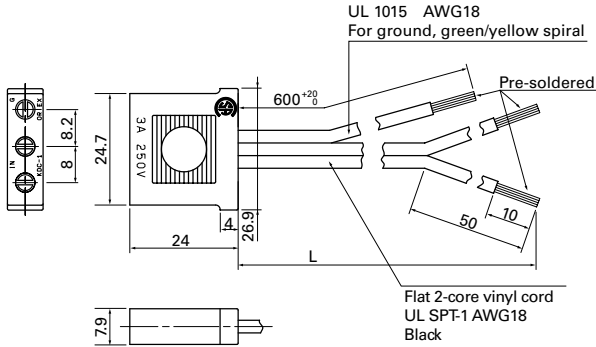

(Exclusive for fans with UL at the end of the model number.)

For 160×160×51 mm

Model no.	Power cord length [L] (mm)	Mass (g)
489-1618-L10	1000	34
489-1618-L21	2100	63
489-1618-L28	2800	83

For ø172×51 mm, ø172×150×51 mm, 160×160×51 mm

Model no.	Power cord length [L] (mm)	Mass (g)
489-1619-L10	1000	34
489-1619-L21	2100	64

Option

● Be careful not to damage the plug cord when taking them out of the package.

Plug cord for AC fan Dimensions (unit: mm)

For 80×80×25 mm, 80×80×38 mm, 92×92×25 mm, 120×120×25 mm

Model no.	Power cord length [L] (mm)	Mass (g)
489-047-L10	1000	38
489-047-L21	2100	71

For ∅172×51 mm, ∅172×150×51 mm, 160×160×51 mm

Model no.	Power cord length [L] (mm)	Mass (g)
489-084-L10	1000	37
489-084-L21	2100	70

For 160×160×51 mm

Model no.	Power cord length [L] (mm)	Mass (g)
489-086-L10	1000	37
489-086-L21	2100	70

Plug cord for ACDC fan Dimensions (unit: mm)

Products compliant with electrical appliance and material safety law, UL/CSA [c-UL] certified UL file no.E43202