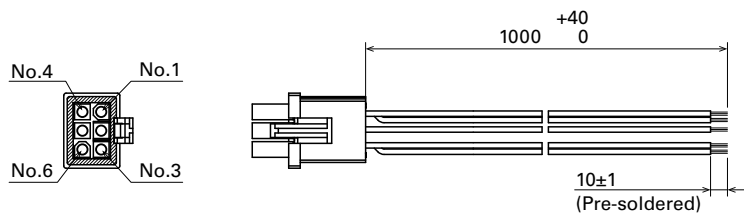

Terminal model wiring harness Applicable models: ACDC Fan $\varnothing 172 \times 150 \times 51$ mm Dimensions (unit: mm)

Model no.	Mass (g)
489-1645	27

Connector Model no.: TE Connectivity: 794895-1

Power lead wire
AWG22 UL 11347

Other lead wire
AWG24 UL 3385

Model no.	Mass (g)
489-1647	27