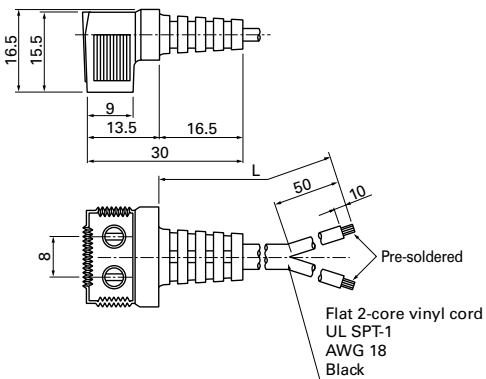

(Exclusive for fans with UL at the end of the model number.)

For 160×160×51 mm

Model no.	Power cord length [L] (mm)	Mass (g)
489-1618-L10	1000	34
489-1618-L21	2100	63
489-1618-L28	2800	83

For ø172×51 mm, ø172×150×51 mm, 160×160×51 mm

UL/CSA certified UL file no.: E50197 CSA file no.: LR67048

For 120×120×38 mm (not including ACDC fan)

Model no.	Power cord length [L] (mm)	Mass (g)
489-007-L10	1000	48
489-007-L21	2100	80

(Exclusive for fans with UL at the end of the model number.)

For 80×80×25 mm, 80×80×38 mm, 92×92×25 mm, 120×120×25 mm

Model no.	Power cord length [L] (mm)	Mass (g)
489-047-L10	1000	38
489-047-L21	2100	71

For ∅172×51 mm, ∅172×150×51 mm, 160×160×51 mm

Model no.	Power cord length [L] (mm)	Mass (g)
489-084-L10	1000	37
489-084-L21	2100	70

For 160×160×51 mm

Model no.	Power cord length [L] (mm)	Mass (g)
489-086-L10	1000	37
489-086-L21	2100	70

Plug cord for ACDC fan Dimensions (unit: mm)

Products compliant with electrical appliance and material safety law, UL/CSA [c-UL] certified UL file no.E43202