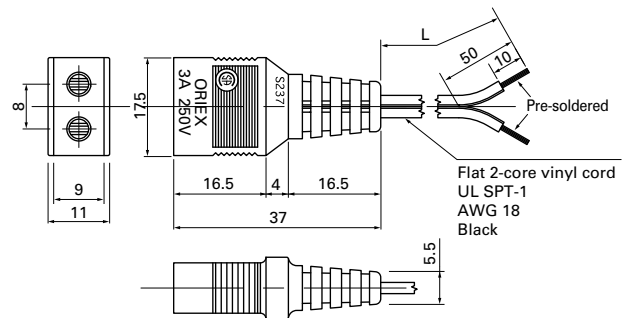

(Exclusive for fans with UL at the end of the model number.)

For 160×160×51 mm

Model no.	Power cord length [L] (mm)	Mass (g)
489-1618-L10	1000	34
489-1618-L21	2100	63
489-1618-L28	2800	83

For ø172×51 mm, ø172×150×51 mm, 160×160×51 mm

UL/CSA certified UL file no.: E50197 CSA file no.: LR67048

For 120×120×38 mm (not including ACDC fan)

Model no.	Power cord length [L] (mm)	Mass (g)
489-007-L10	1000	48
489-007-L21	2100	80

(Exclusive for fans with UL at the end of the model number.)

For 80×80×25 mm, 80×80×38 mm, 92×92×25 mm, 120×120×25 mm

Model no.	Power cord length [L] (mm)	Mass (g)
489-047-L10	1000	38
489-047-L21	2100	71

For ∅172×51 mm, ∅172×150×51 mm, 160×160×51 mm

Model no.	Power cord length [L] (mm)	Mass (g)
489-084-L10	1000	37
489-084-L21	2100	70

For 160×160×51 mm

Model no.	Power cord length [L] (mm)	Mass (g)
489-086-L10	1000	37
489-086-L21	2100	70

Plug cord for ACDC fan Dimensions (unit: mm)

Products compliant with electrical appliance and material safety law, UL/CSA [c-UL] certified UL file no.E43202