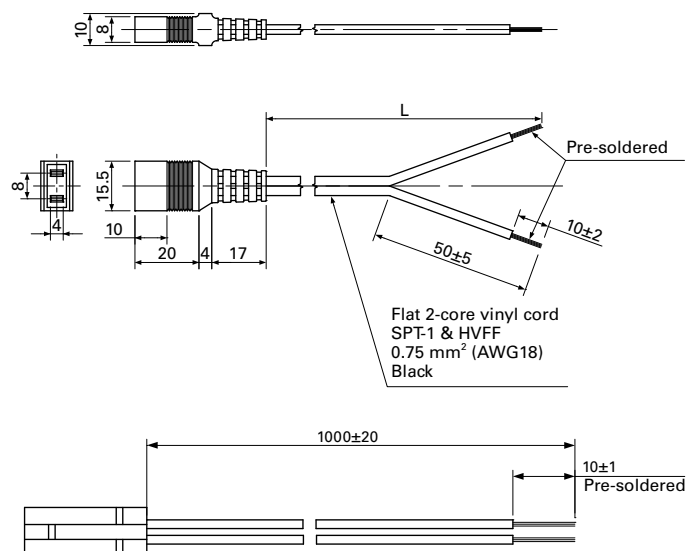

UL/CSA certified UL file no.: E50197 CSA file no.: LR67048

For 120×120×38 mm (not including ACDC fan)

Model no.	Power cord length [L] (mm)	Mass (g)
489-007-L10	1000	48
489-007-L21	2100	80

(Exclusive for fans with UL at the end of the model number.)

For 80×80×25 mm, 80×80×38 mm, 92×92×25 mm, 120×120×25 mm

Model no.	Power cord length [L] (mm)	Mass (g)
489-047-L10	1000	38
489-047-L21	2100	71

For ∅172×51 mm, ∅172×150×51 mm, 160×160×51 mm

Model no.	Power cord length [L] (mm)	Mass (g)
489-084-L10	1000	37
489-084-L21	2100	70

For 160×160×51 mm

Model no.	Power cord length [L] (mm)	Mass (g)
489-086-L10	1000	37
489-086-L21	2100	70

Plug cord for ACDC fan Dimensions (unit: mm)

Products compliant with electrical appliance and material safety law, UL/CSA [c-UL] certified UL file no.E43202

Model no.	Power cord length [L] (mm)	Mass (g)
489-1635-L10	1000	38
489-1635-L21	2100	74

Sensor extension wiring harness

Model no.	Mass (g)
489-1636	9

●Be careful not to damage the plug cord when taking them out of the package.