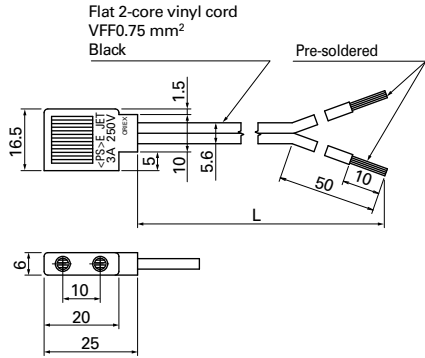

Plug cord for AC fan Dimensions (unit: mm)

Products compliant with electrical appliance and material safety law

For 80×80×42 mm

Model no.	Power cord length [L] (mm)	Mass (g)
489-008-L10	1000	30
489-008-L21	2100	61
489-008-L35	3500	99

For 80×80×25 mm, 80×80×38 mm, 92×92×25 mm, 120×120×25 mm

Model no.	Power cord length [L] (mm)	Mass (g)
489-016-L10	1000	34
489-016-L21	2100	64

For 120×120×38 mm (not including ACDC fan)

Model no.	Power cord length [L] (mm)	Mass (g)
489-006-L10	1000	47
489-006-L21	2100	76
489-006-L35	3500	114

(Exclusive for fans with UL at the end of the model number.)

For 160×160×51 mm

Model no.	Power cord length [L] (mm)	Mass (g)
489-1618-L10	1000	34
489-1618-L21	2100	63
489-1618-L28	2800	83

For ø172×51 mm, ø172×150×51 mm, 160×160×51 mm

For 160×160×51 mm

Model no.	Power cord length [L] (mm)	Mass (g)
489-086-L10	1000	37
489-086-L21	2100	70

Plug cord for ACDC fan Dimensions (unit: mm)

Products compliant with electrical appliance and material safety law, UL/CSA [c-UL] certified UL file no.E43202