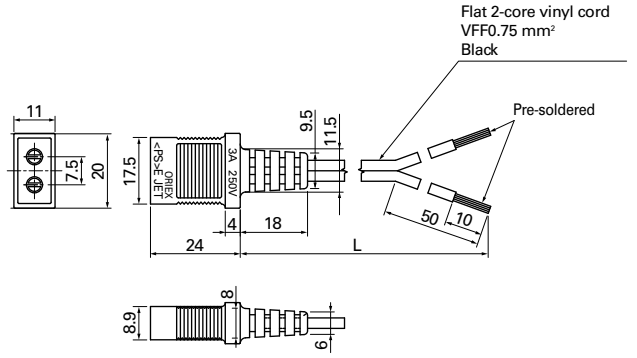

Plug cord for AC fan Dimensions (unit: mm)

Products compliant with electrical appliance and material safety law

For 80×80×42 mm

Model no.	Power cord length [L] (mm)	Mass (g)
489-008-L10	1000	30
489-008-L21	2100	61
489-008-L35	3500	99

For 80×80×25 mm, 80×80×38 mm, 92×92×25 mm, 120×120×25 mm

Model no.	Power cord length [L] (mm)	Mass (g)
489-016-L10	1000	34
489-016-L21	2100	64

For 120×120×38 mm (not including ACDC fan)

Model no.	Power cord length [L] (mm)	Mass (g)
489-006-L10	1000	47
489-006-L21	2100	76
489-006-L35	3500	114

(Exclusive for fans with UL at the end of the model number.)

For 160×160×51 mm

Model no.	Power cord length [L] (mm)	Mass (g)
489-1618-L10	1000	34
489-1618-L21	2100	63
489-1618-L28	2800	83

For ø172×51 mm, ø172×150×51 mm, 160×160×51 mm

For 160×160×51 mm

Model no.	Power cord length [L] (mm)	Mass (g)
489-086-L10	1000	37
489-086-L21	2100	70

Plug cord for ACDC fan Dimensions (unit: mm)

Products compliant with electrical appliance and material safety law, UL/CSA [c-UL] certified UL file no.E43202