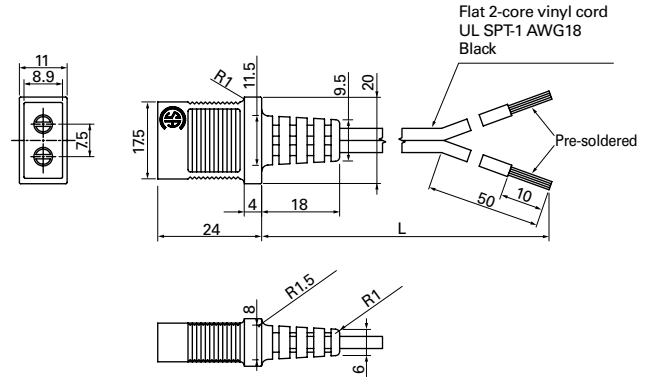

(Exclusive for fans with UL at the end of the model number.)

For 160×160×51 mm

Model no.	Power cord length [L] (mm)	Mass (g)
489-1618-L10	1000	34
489-1618-L21	2100	63
489-1618-L28	2800	83

For ø172×51 mm, ø172×150×51 mm, 160×160×51 mm

UL/CSA certified UL file no.: E50197 CSA file no.: LR67048

For 120×120×38 mm (not including ACDC fan)

Model no.	Power cord length [L] (mm)	Mass (g)
489-007-L10	1000	48
489-007-L21	2100	80

(Exclusive for fans with UL at the end of the model number.)

For 80×80×25 mm, 80×80×38 mm, 92×92×25 mm, 120×120×25 mm

Model no.	Power cord length [L] (mm)	Mass (g)
489-047-L10	1000	38
489-047-L21	2100	71

For ∅172×51 mm, ∅172×150×51 mm, 160×160×51 mm

Model no.	Power cord length [L] (mm)	Mass (g)
489-084-L10	1000	37
489-084-L21	2100	70

For 160×160×51 mm

Model no.	Power cord length [L] (mm)	Mass (g)
489-086-L10	1000	37
489-086-L21	2100	70

Plug cord for ACDC fan Dimensions (unit: mm)

Products compliant with electrical appliance and material safety law, UL/CSA [c-UL] certified UL file no.E43202